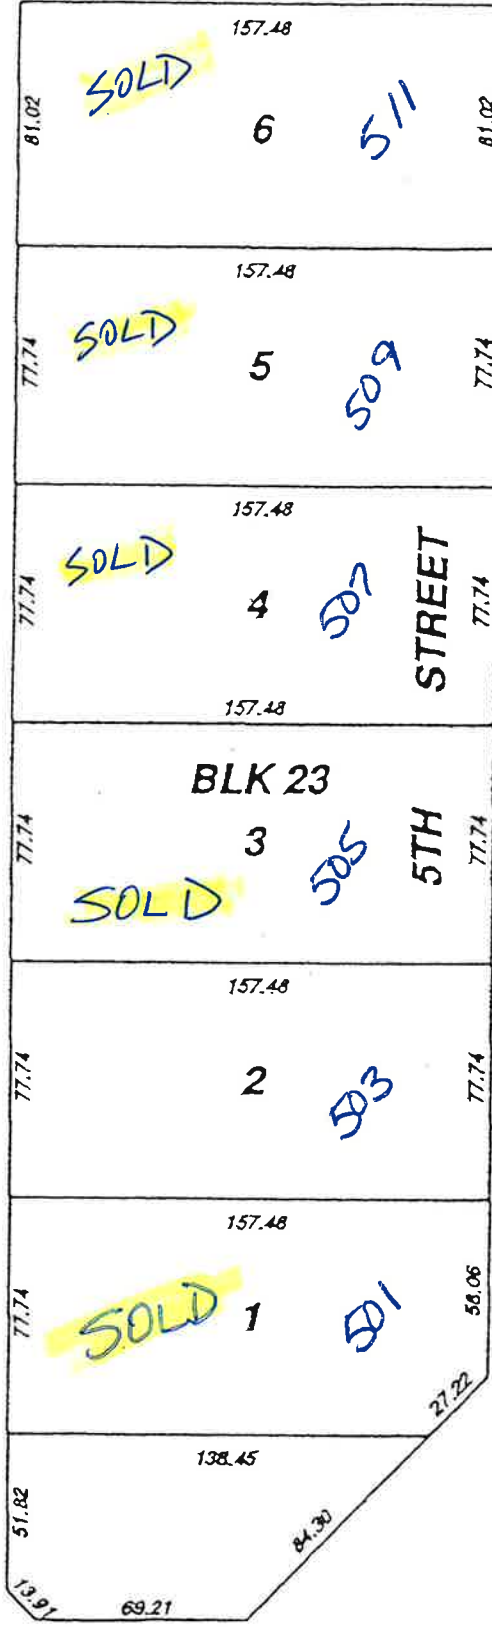

Measurements are in feet.

Lot prices: \$9500 unless otherwise indicated.

MARGOLIS DRIVE