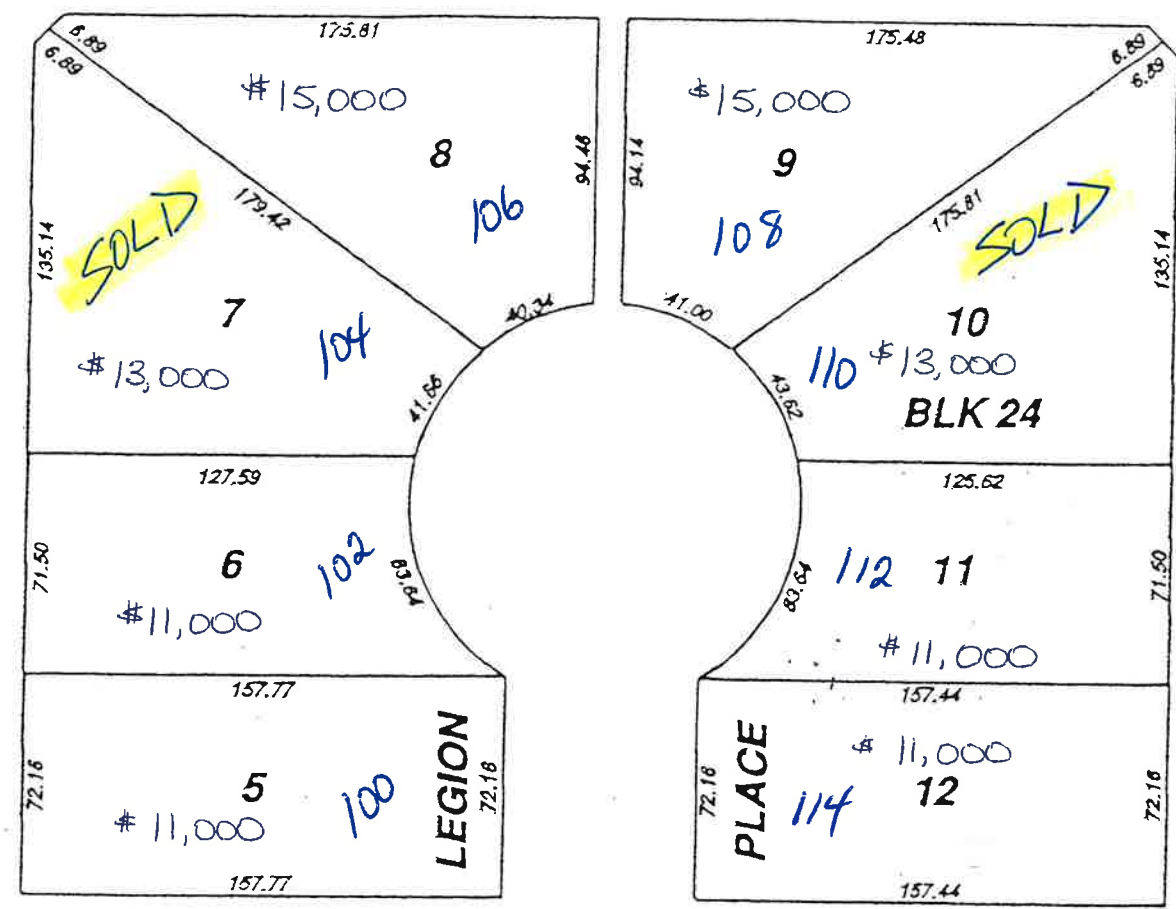

Measurements are in feet.

Lot prices: \$9500 unless otherwise indicated.

MARGOLIS DRIVE