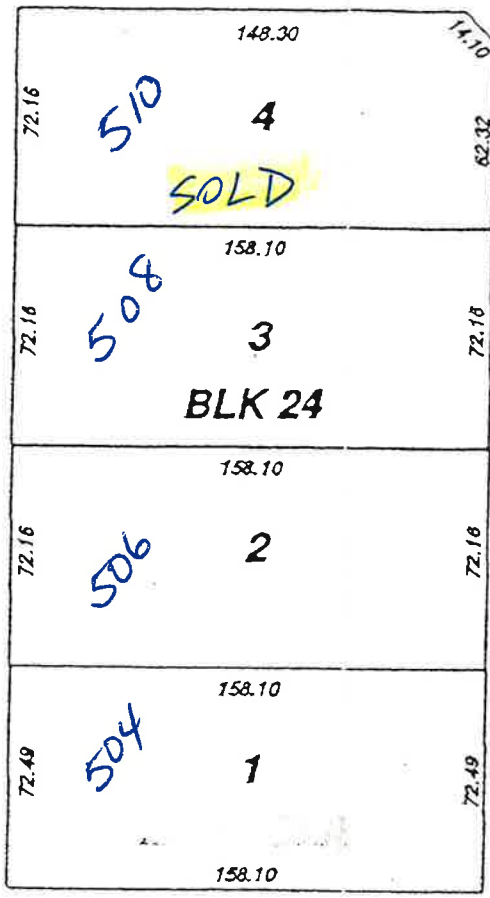

Measurements are in feet.

Lot prices: \$9500 unless otherwise indicated.

MARGOLIS DRIVE